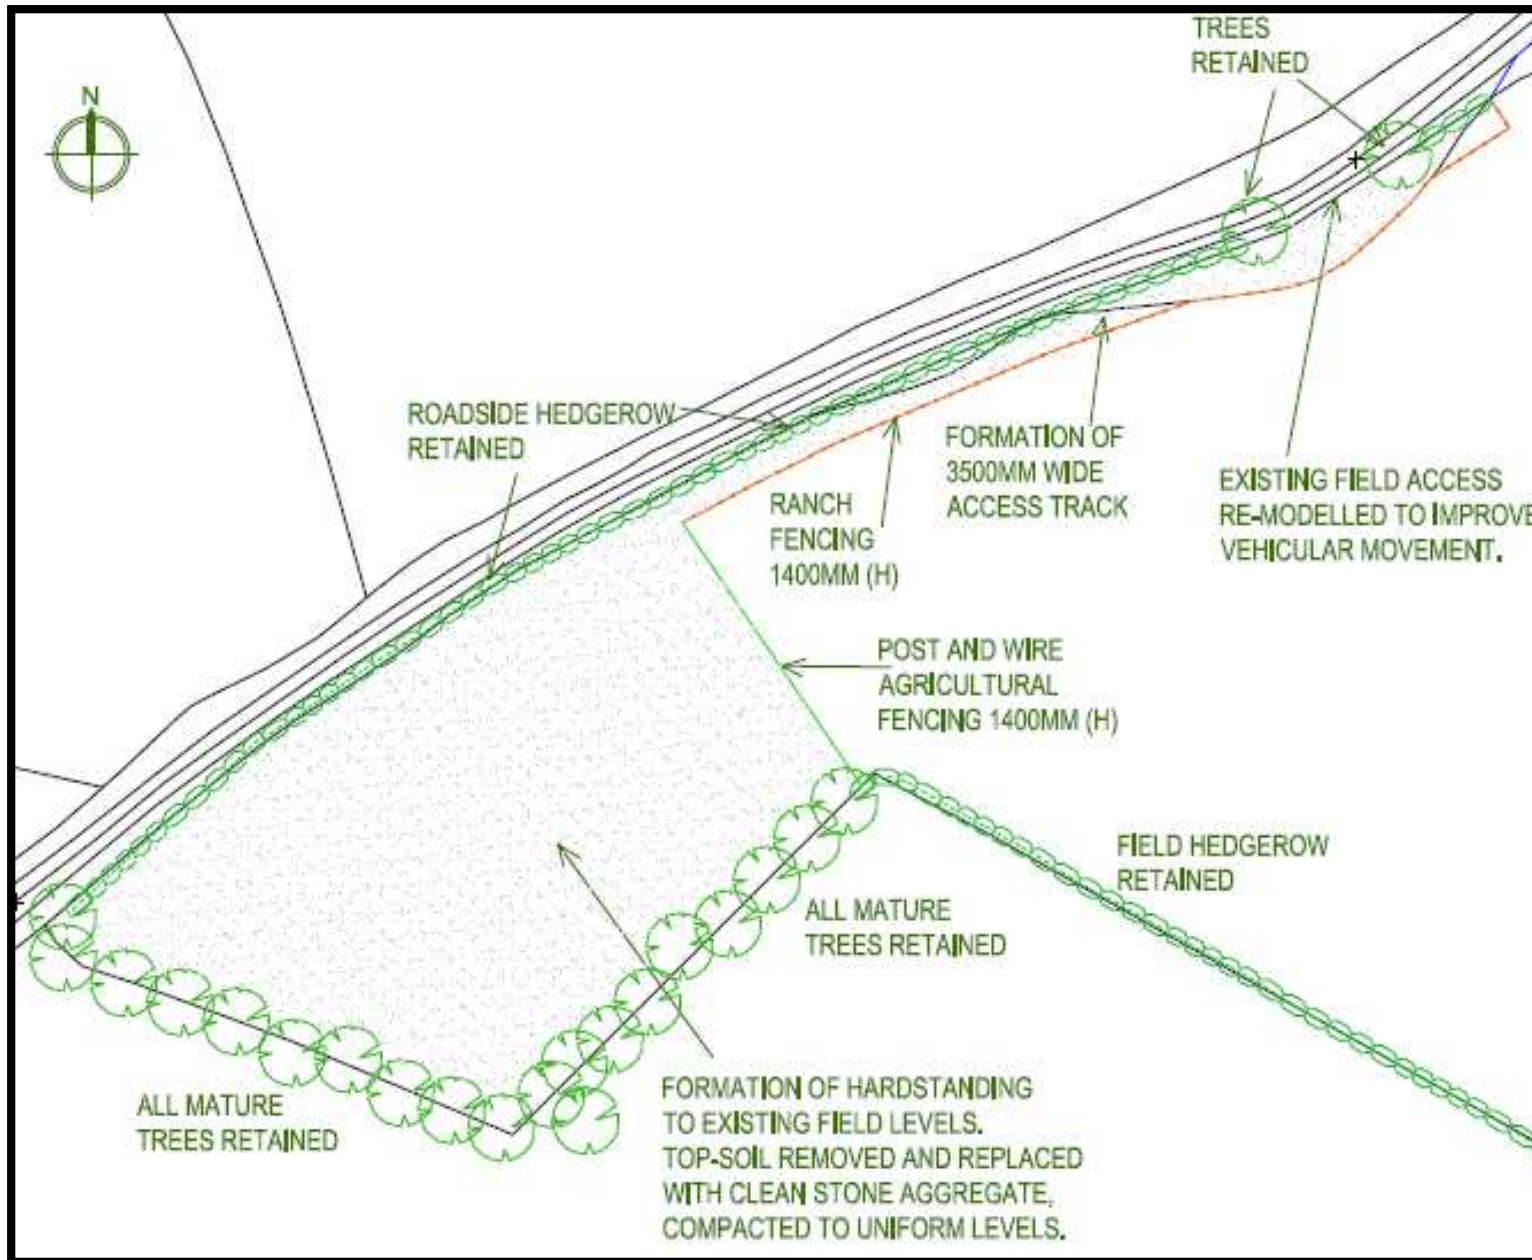

E/35139

E/35139

Location Plan

E/35139

Site Plan

E/35139

Location of Site

E/35139

OS Map showing position of Pond

E/35139 Aerial Photo 2013-2014

E/35139 Aerial Photo 2009-2010

E/35139

Aerial Photo 2006

E/35139 Aerial Photo 1999-2001

E/35139 Ecology Compensation Scheme

E/35139

Site Entrance

E/35139 View of access track from the east (Spring)

E/35139 View of access track from the east (Summer)

E/35139

View of Hardstanding from the east

E/35139 view of hardstanding from south-east

E/35139

Silage/Implement storage

E/35139

View of Hardstanding from the west

E/35139 View of Hardstanding from the west